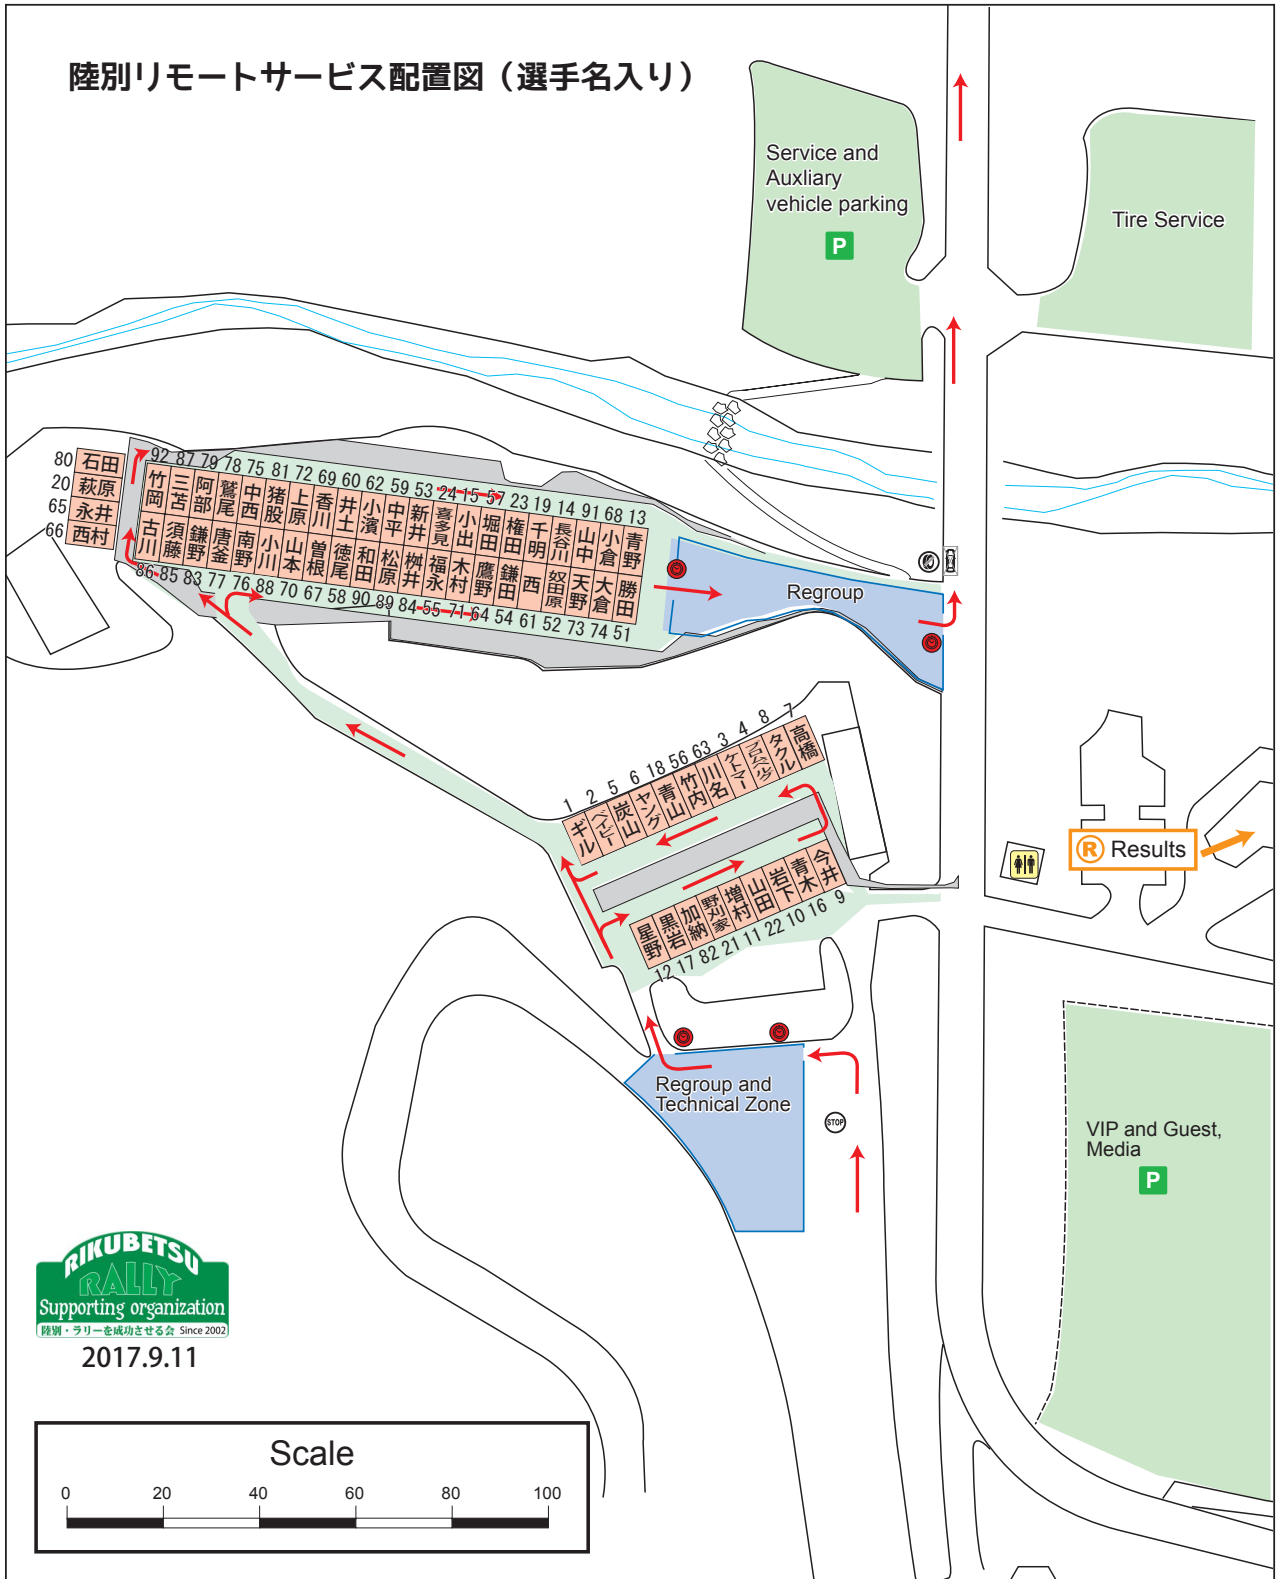

陸別リモートサービス配置図（選手名入り）

- Service Area
- Time Control
- Tyre Marking
- Medical Centre
- Spectator Area
- Refuel In
- Parking (P)
- Results (R)
- Rally Vehicle Routes
- Refuel Out
- Toilets
- Podium Start