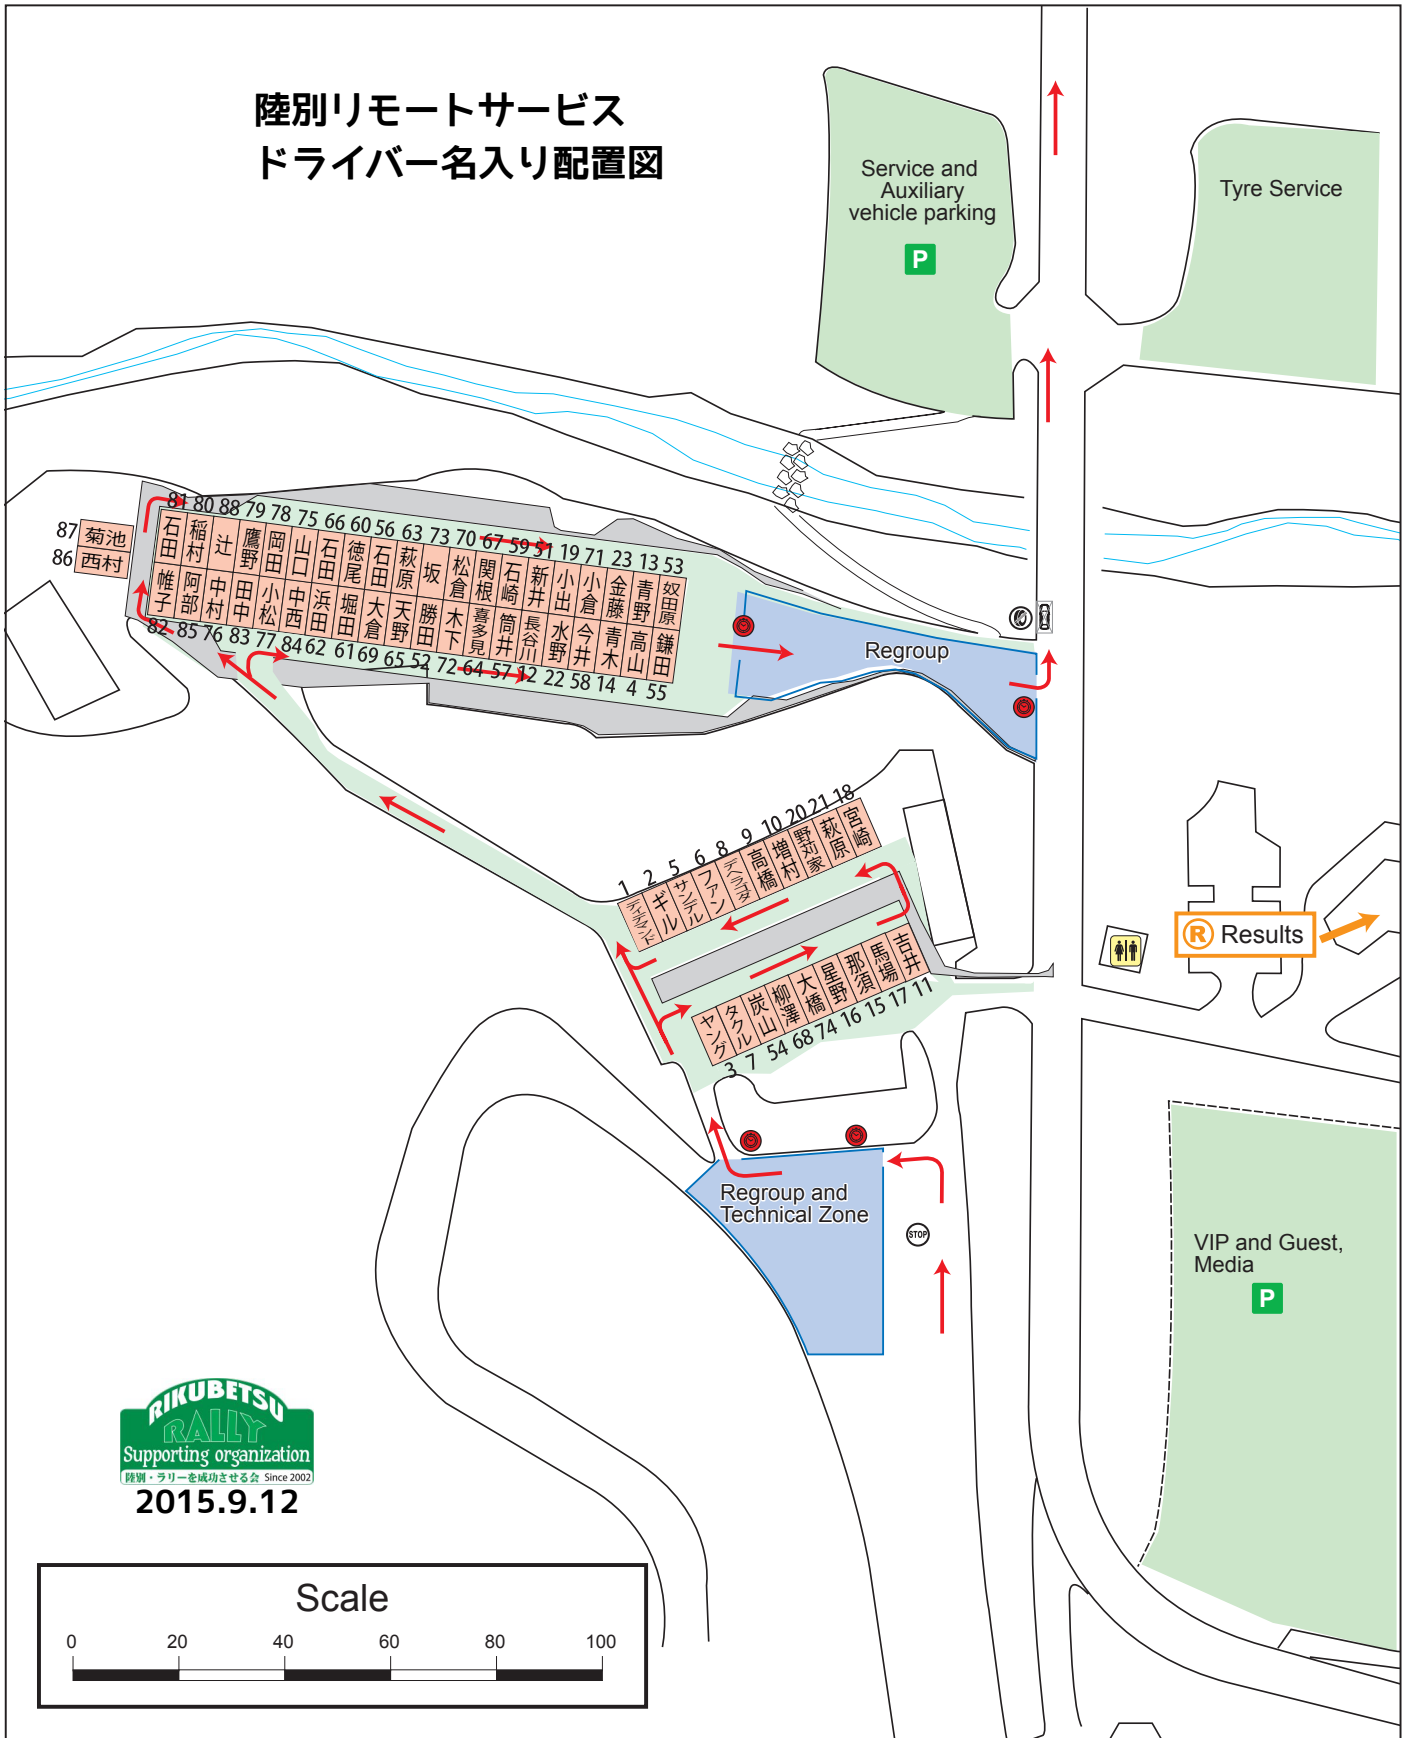

陸別リモートサービス ドライバー名入り配置図

- | | | | |
|--|--|--|--|
|  Service Area |  Time Control |  Tyre Marking |  Medical Centre |
|  Spectator Area |  Refuel In |  Parking |  Results |
|  Rally Vehicle Routes |  Refuel Out |  Toilets | |
|  Podium Start | | | |