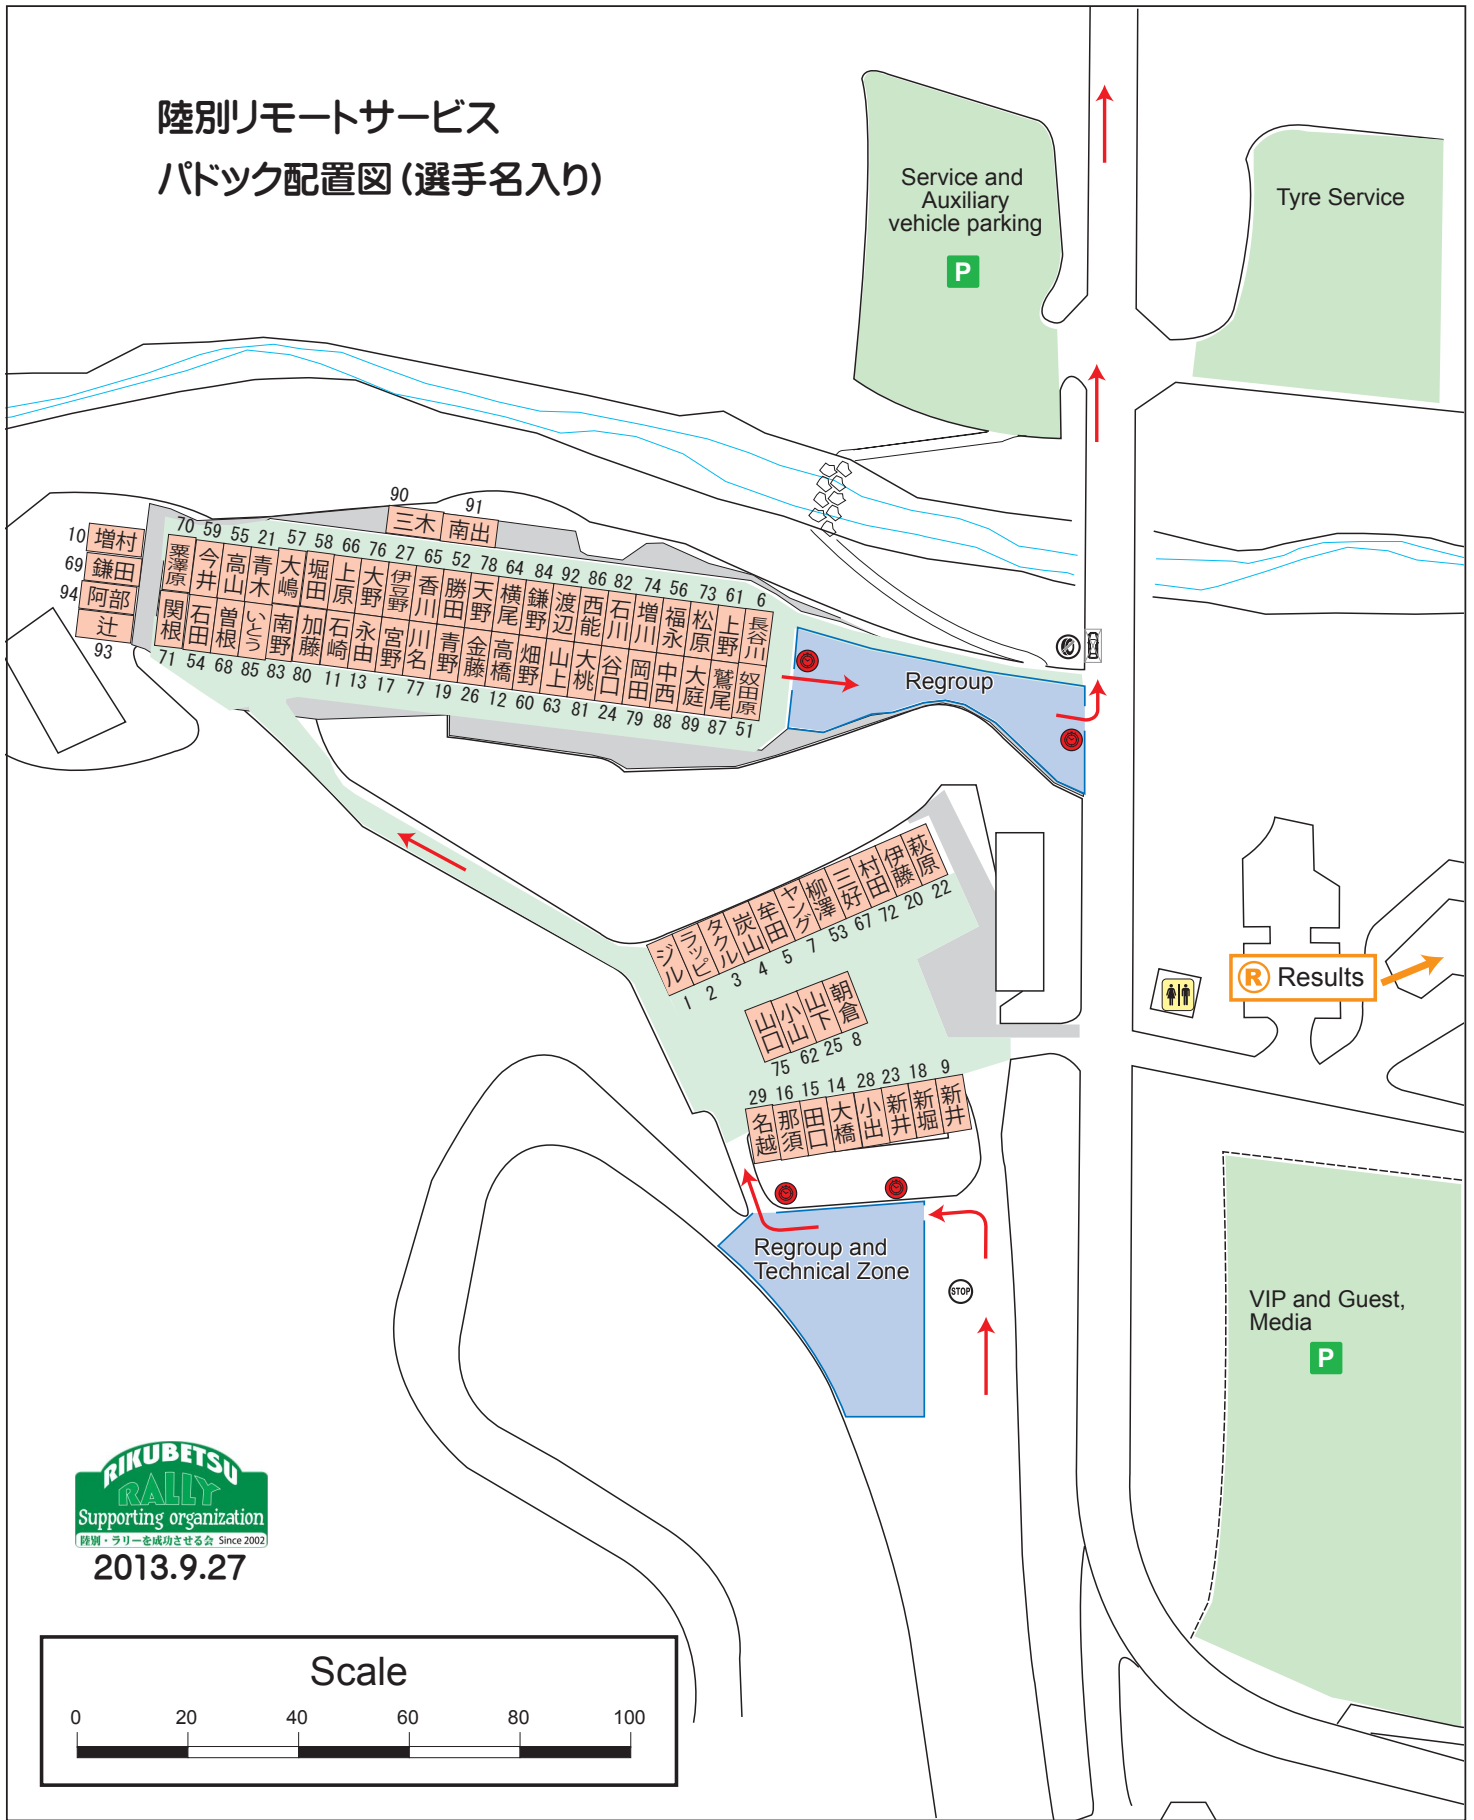

陸別リモートサービス パドック配置図(選手名入り)

- | | | | |
|--|--|--|--|
|  Service Area |  Time Control |  Tyre Marking |  Medical Centre |
|  Spectator Area |  Refuel In |  Parking |  Results |
|  Rally Vehicle Routes |  Refuel Out |  Toilets | |
|  Podium Start | | | |